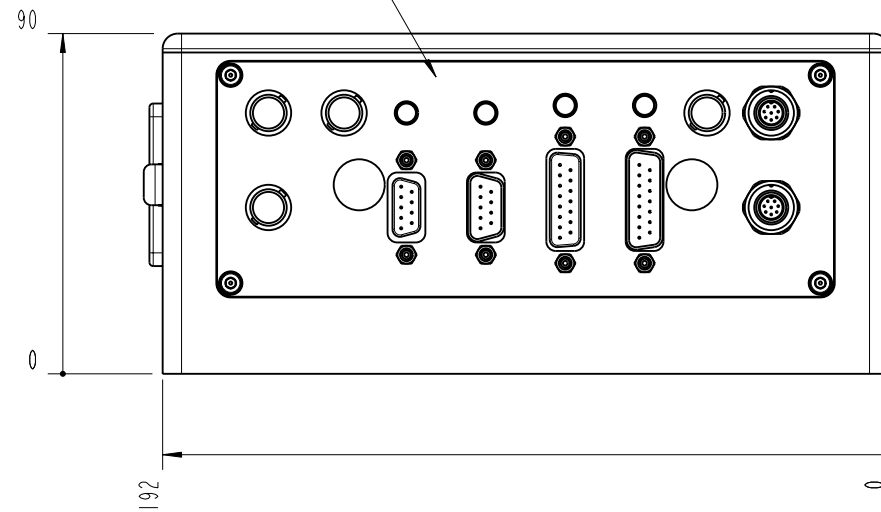

TA electronic interface module

- BACK -

		Lochamer Schlag 19 D-82166 Graefelfing www.toplica.com Phone: +49(0)189 85837-0 Fax: +49(0)189 85837-200		title: TA pro			
		page: 5 von 7	scale: 1:2	DIN 6-1 dimensions are in mm	dimensions without tolerance indication: DIN ISO 2768 mH		
The information contained in this drawing is the sole property of TOPTICA Photonics AG. Any reproduction in part or as a whole without the written permission of TOPTICA Photonics AG is prohibited.