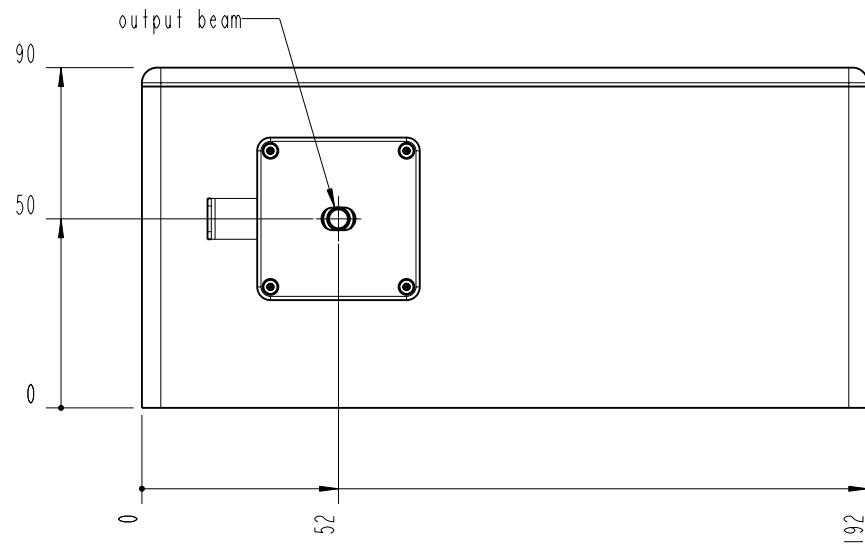

- FRONT -

		Lochamer Schlag 19 D-82166 Graefelfing www.toptica.com Phone: +49(0)189 85837-0 Fax: +49(0)189 85837-200		title: TA pro			
		page: 4 von 7	scale: 1:2	DIN 6-1 dimensions are in mm	dimensions without tolerance indication: DIN ISO 2768 mH		
The information contained in this drawing is the sole property of TOPTICA Photonics AG. Any reproduction in part or as a whole without the written permission of TOPTICA Photonics AG is prohibited.