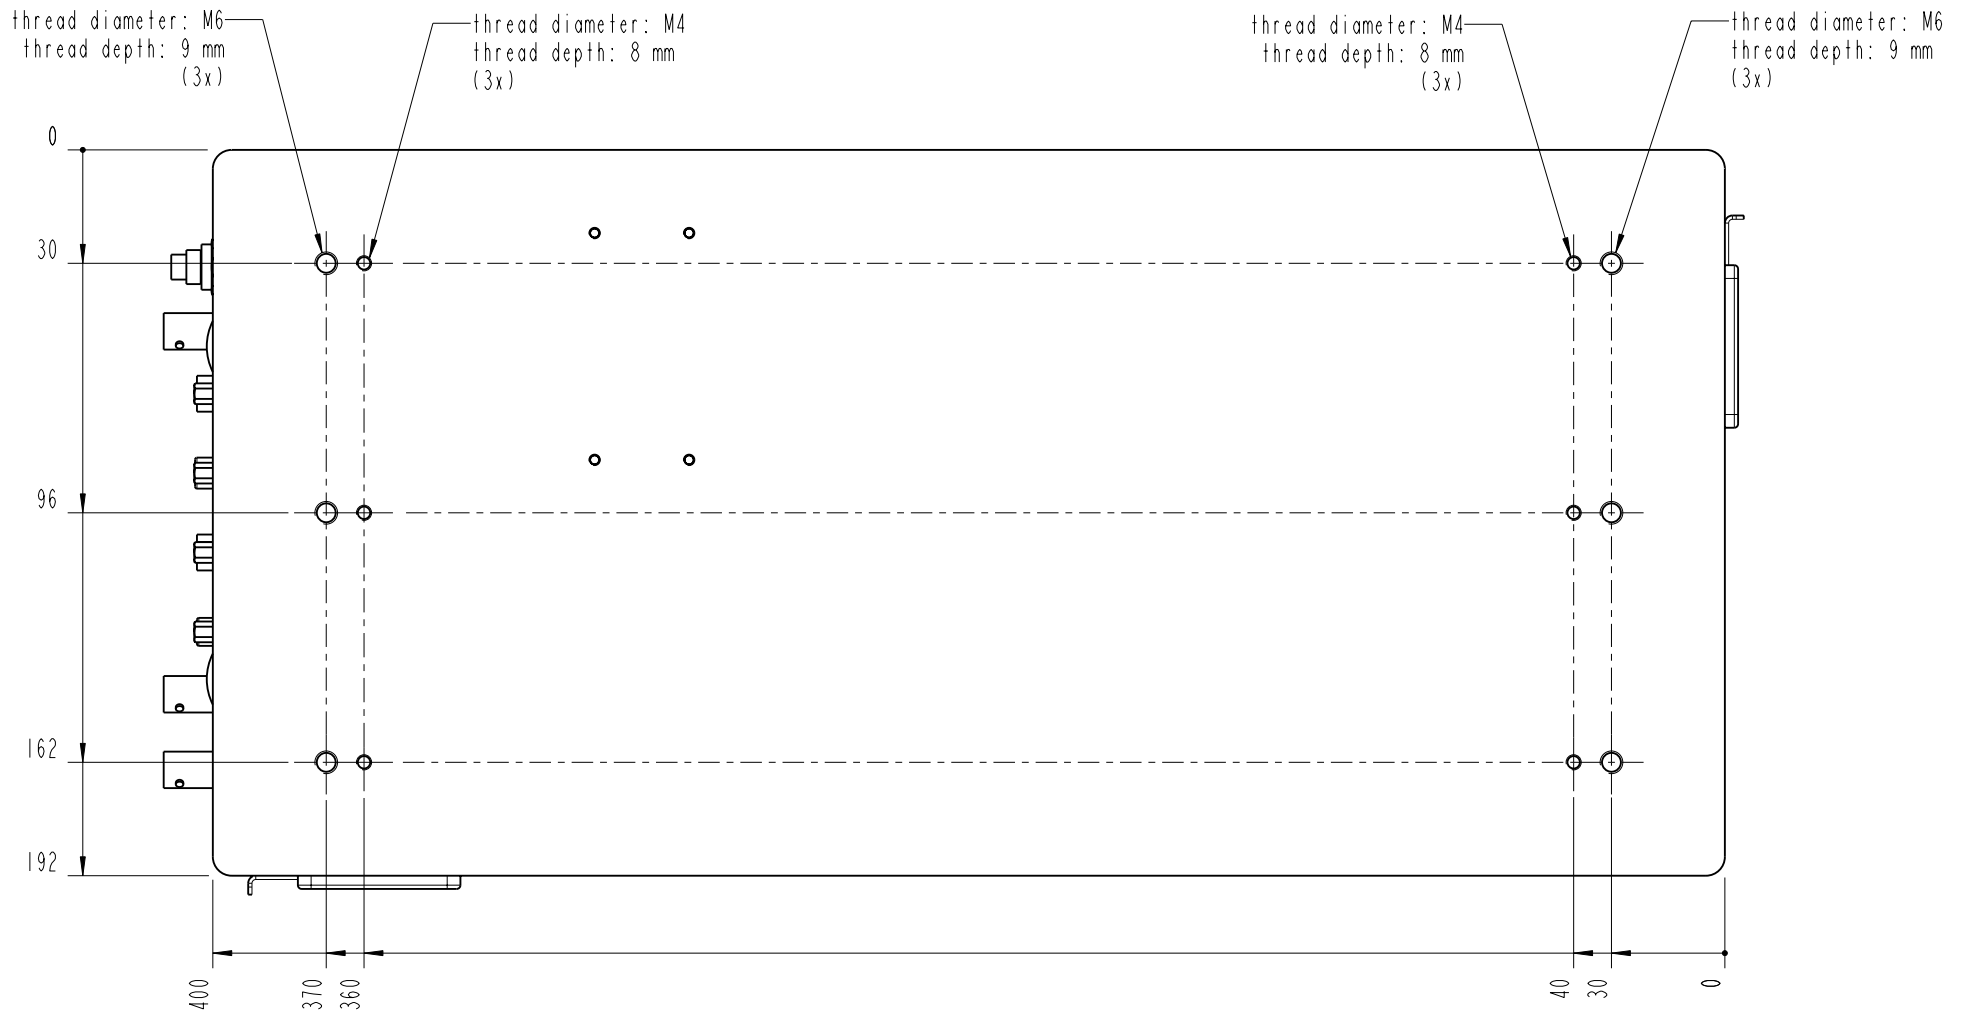

		Lochamer Schlag 19 D-82166 Graefelfing www.toptica.com Phone: +49(0)189 85837-0 Fax: +49(0)189 85837-200		title: TA pro	
		page: 1 von 7	scale: 1:2	DIN 6-1  dimensions are in mm	dimensions without tolerance indication: DIN ISO 2768 mH
The information contained in this drawing is the sole property of TOPTICA Photonics AG. Any reproduction in part or as a whole without the written permission of TOPTICA Photonics AG is prohibited.					

- BOTTOM -

		Lochamer Schlag 19 D-82166 Graefelfing www.toptica.com Phone: +49(0)189 85837-0 Fax: +49(0)189 85837-200		title: TA pro	
		page: 3 von 7	scale: 1:2	DIN 6-1  dimensions are in mm	dimensions without tolerance indication: DIN ISO 2768 mH
The information contained in this drawing is the sole property of TOPTICA Photonics AG. Any reproduction in part or as a whole without the written permission of TOPTICA Photonics AG is prohibited.					

TA electronic interface module

- BACK -

		Lochamer Schlag 19 D-82166 Graefelfing www.toplica.com Phone: +49(0)189 85837-0 Fax: +49(0)189 85837-200		title: TA pro	
		page: 5 von 7	scale: 1:2	DIN 6-1  dimensions are in mm	dimensions without tolerance indication: DIN ISO 2768 mH
The information contained in this drawing is the sole property of TOPTICA Photonics AG. Any reproduction in part or as a whole without the written permission of TOPTICA Photonics AG is prohibited.					

channel for mounting clamps: depth 5mm

- RIGHT -

		Lochamer Schlag 19 D-82166 Graefelfing www.toptica.com Phone: +49(0)189 85837-0 Fax: +49(0)189 85837-200		title: TA pro	
		page: 6 von 7	scale: 1:2	DIN 6-1  dimensions are in mm	dimensions without tolerance indication: DIN ISO 2768 mH
The information contained in this drawing is the sole property of TOPTICA Photonics AG. Any reproduction in part or as a whole without the written permission of TOPTICA Photonics AG is prohibited.					