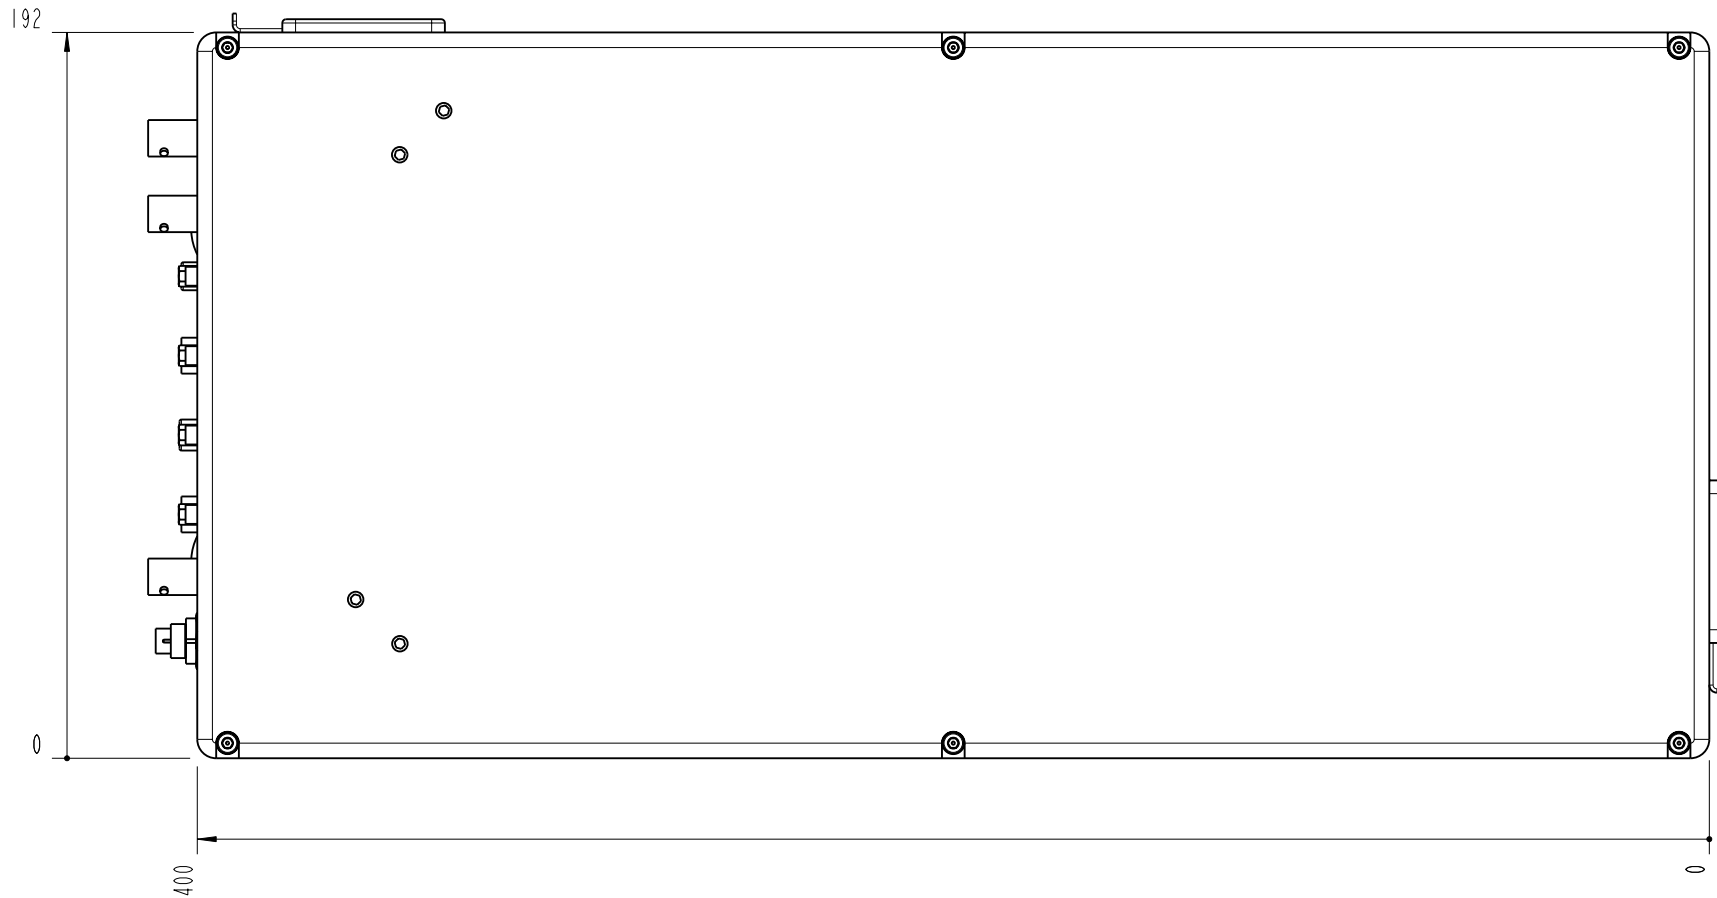

		Lochamer Schlag 19 D-82166 Graefelfing www.toptica.com Phone: +49(0)189 85837-0 Fax: +49(0)189 85837-200		title: TA pro	
		page: 1 von 7	scale: 1:2	DIN 6-1  dimensions are in mm	dimensions without tolerance indication: DIN ISO 2768 mH
The information contained in this drawing is the sole property of TOPTICA Photonics AG. Any reproduction in part or as a whole without the written permission of TOPTICA Photonics AG is prohibited.					