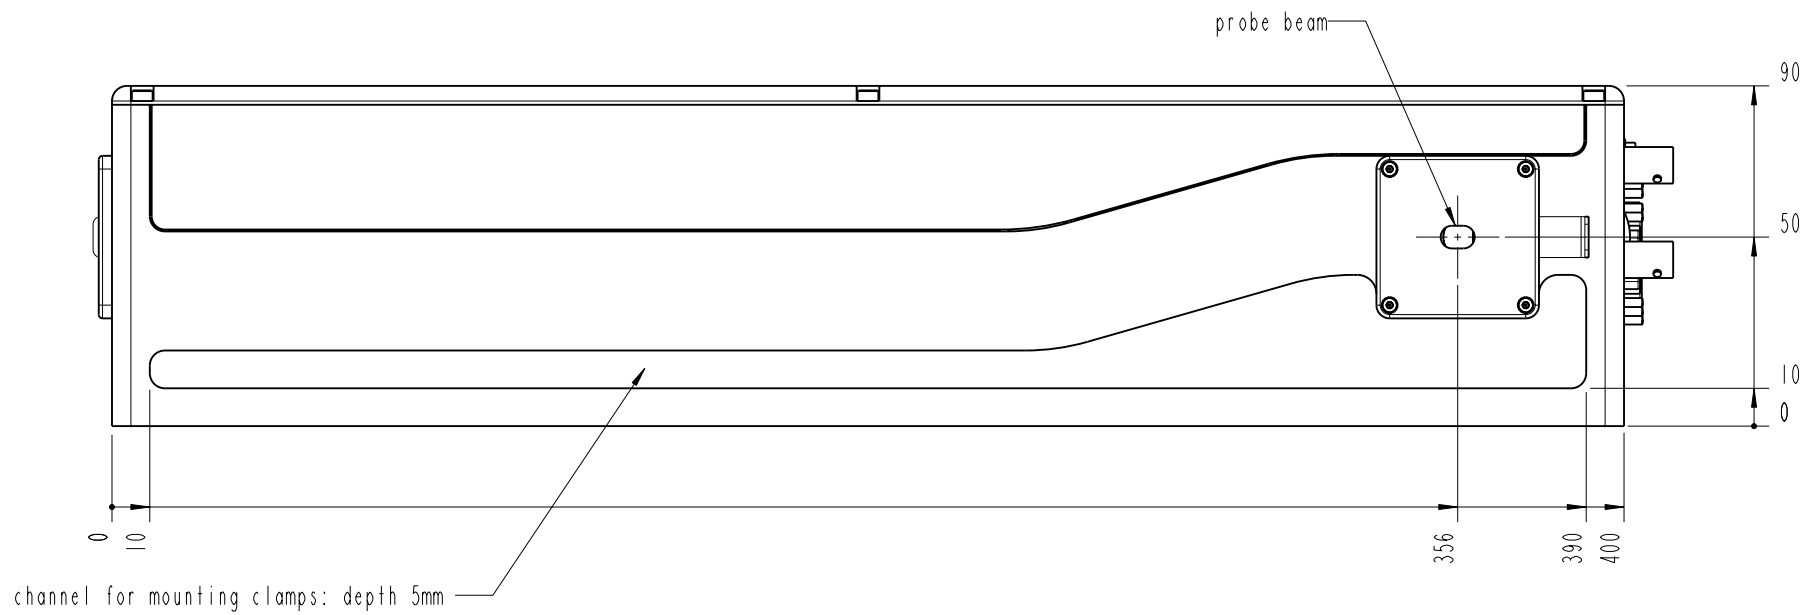

TA electronic interface module

- BACK -

		Lochamer Schlag 19 D-82166 Graefelfing www.toplica.com Phone: +49(0)189 85837-0 Fax: +49(0)189 85837-200		title: TA pro	
		page: 5 von 7	scale: 1:2	DIN 6-1  dimensions are in mm	dimensions without tolerance indication: DIN ISO 2768 mH
The information contained in this drawing is the sole property of TOPTICA Photonics AG. Any reproduction in part or as a whole without the written permission of TOPTICA Photonics AG is prohibited.					

channel for mounting clamps: depth 5mm

- RIGHT -

		Lochamer Schlag 19 D-82166 Graefelfing www.toptica.com Phone: +49(0)189 85837-0 Fax: +49(0)189 85837-200		title: TA pro	
		page: 6 von 7	scale: 1:2	DIN 6-1  dimensions are in mm	dimensions without tolerance indication: DIN ISO 2768 mH
The information contained in this drawing is the sole property of TOPTICA Photonics AG. Any reproduction in part or as a whole without the written permission of TOPTICA Photonics AG is prohibited.					