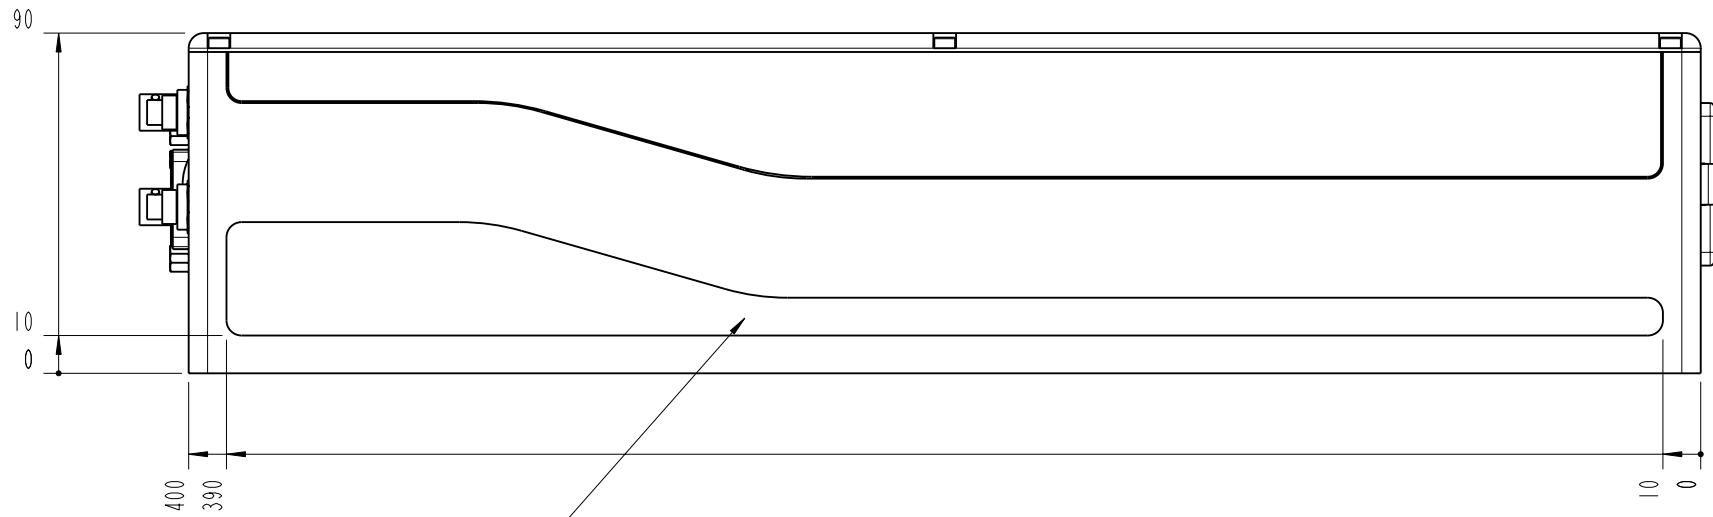

- FRONT -

		Lochamer Schlag 19 D-82166 Graefelfing www.toptica.com Phone: +49(0)189 85837-0 Fax: +49(0)189 85837-200		title: TA pro	
		page: 4 von 7	scale: 1:2	DIN 6-1  dimensions are in mm	dimensions without tolerance indication: DIN ISO 2768 mH
The information contained in this drawing is the sole property of TOPTICA Photonics AG. Any reproduction in part or as a whole without the written permission of TOPTICA Photonics AG is prohibited.					

TA electronic interface module

- BACK -

		Lochamer Schlag 19 D-82166 Graefelfing www.toplica.com Phone: +49(0)189 85837-0 Fax: +49(0)189 85837-200		title: TA pro	
		page: 5 von 7	scale: 1:2	DIN 6-1  dimensions are in mm	dimensions without tolerance indication: DIN ISO 2768 mH
The information contained in this drawing is the sole property of TOPTICA Photonics AG. Any reproduction in part or as a whole without the written permission of TOPTICA Photonics AG is prohibited.					

channel for mounting clamps: depth 5mm

- RIGHT -

		Lochamer Schlag 19 D-82166 Graefelfing www.toptica.com Phone: +49(0)189 85837-0 Fax: +49(0)189 85837-200		title: TA pro	
		page: 6 von 7	scale: 1:2	DIN 6-1  dimensions are in mm	dimensions without tolerance indication: DIN ISO 2768 mH
The information contained in this drawing is the sole property of TOPTICA Photonics AG. Any reproduction in part or as a whole without the written permission of TOPTICA Photonics AG is prohibited.					