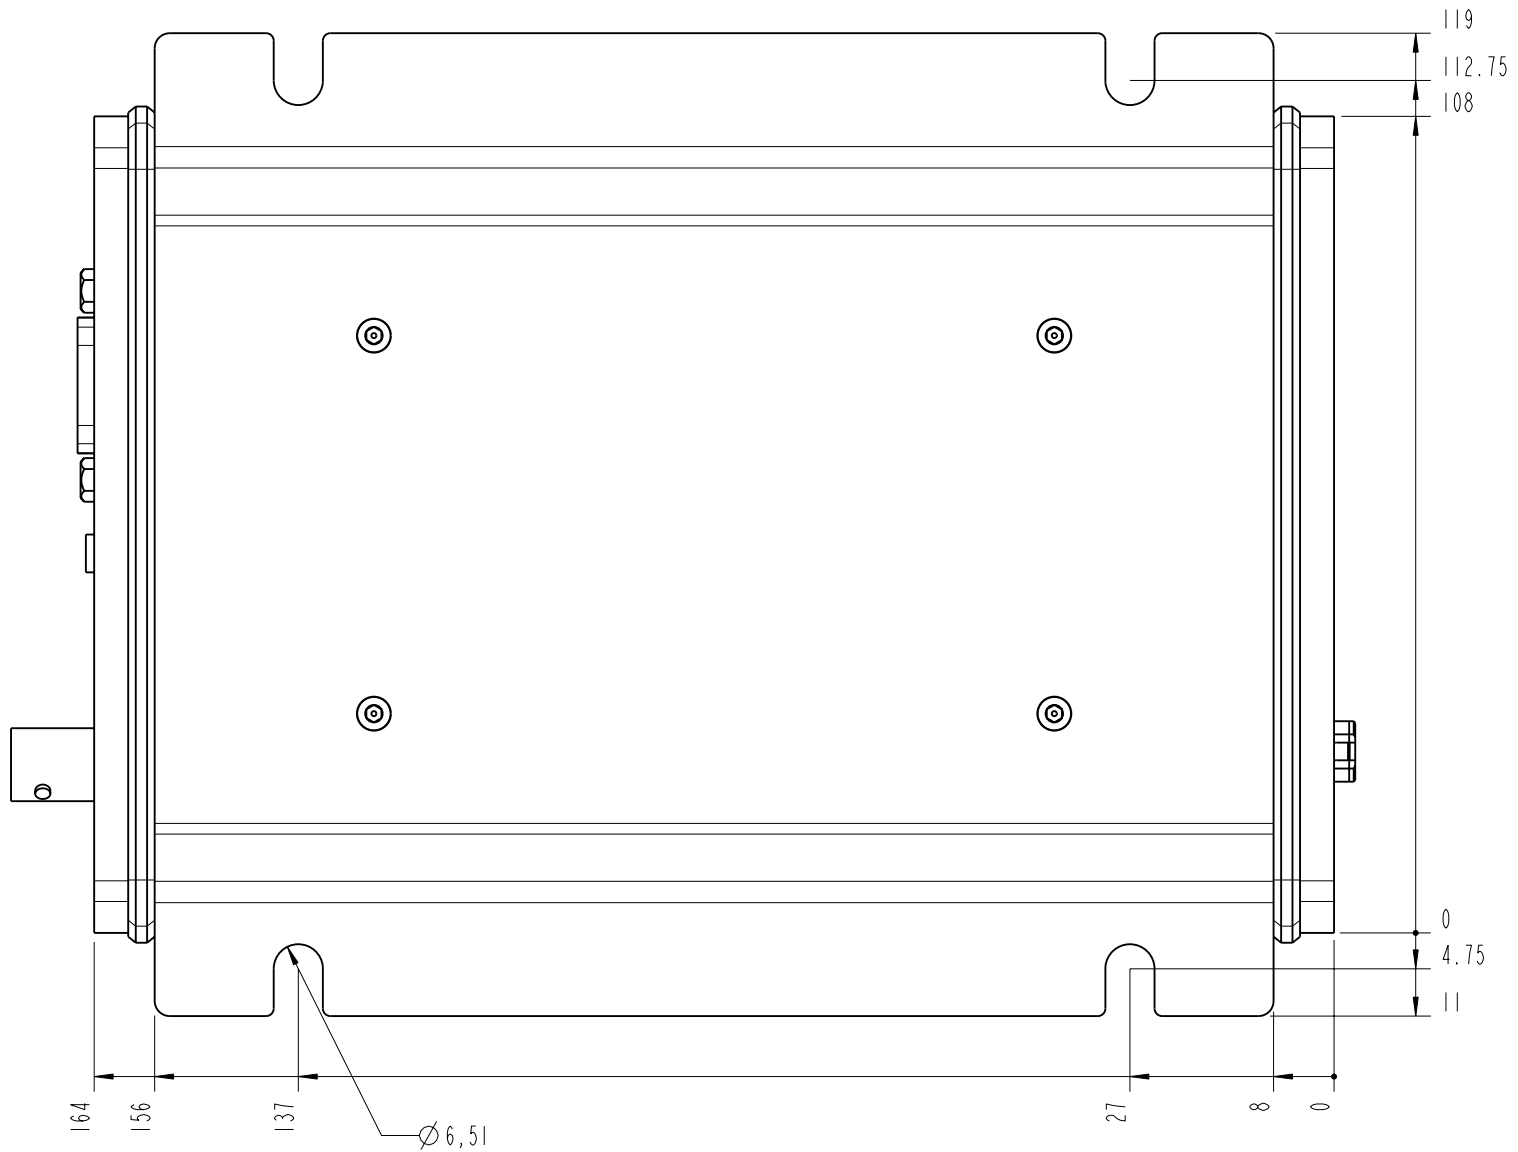

		Lochamer Schlag 19 D-82166 Graefelfing www.toptica.com Phone: +49(0)189 85837-0 Fax: +49(0)189 85837-200		title:  DL DFB BFY	
		page: 1 von 7	scale: 1:1	DIN 6-1  dimensions are in mm	dimensions without tolerance indication: DIN ISO 2768 mH
The information contained in this drawing is the sole property of TOPTICA Photonics AG. Any reproduction in part or as a whole without the written permission of TOPTICA Photonics AG is prohibited.					

- TOP -

		Lochhamer Schlag 19 D-82166 Graefelfing www.toptica.com Phone: +49(0)189 85837-0 Fax: +49(0)189 85837-200		title:  DL DFB BFY	
		page: 2 von 7	scale: 1:1	DIN 6-1  dimensions are in mm	dimensions without tolerance indication: DIN ISO 2768 mH
The information contained in this drawing is the sole property of TOPTICA Photonics AG. Any reproduction in part or as a whole without the written permission of TOPTICA Photonics AG is prohibited.					