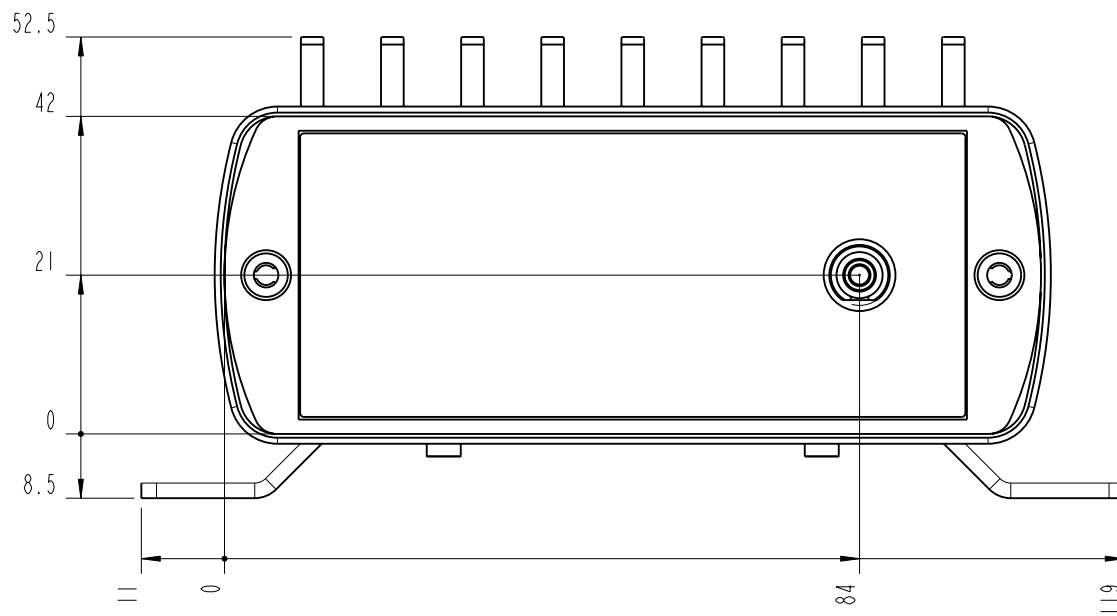

- FRONT -

		Lochamer Schlag 19 D-82166 Graefelfing www.toptica.com Phone: +49(0)189 85837-0 Fax: +49(0)189 85837-200		title: DL DFB BFY			
		page: 4 von 7	scale: 1:1	DIN 6-1 dimensions are in mm	dimensions without tolerance indication: DIN ISO 2768 mH		
The information contained in this drawing is the sole property of TOPTICA Photonics AG. Any reproduction in part or as a whole without the written permission of TOPTICA Photonics AG is prohibited.