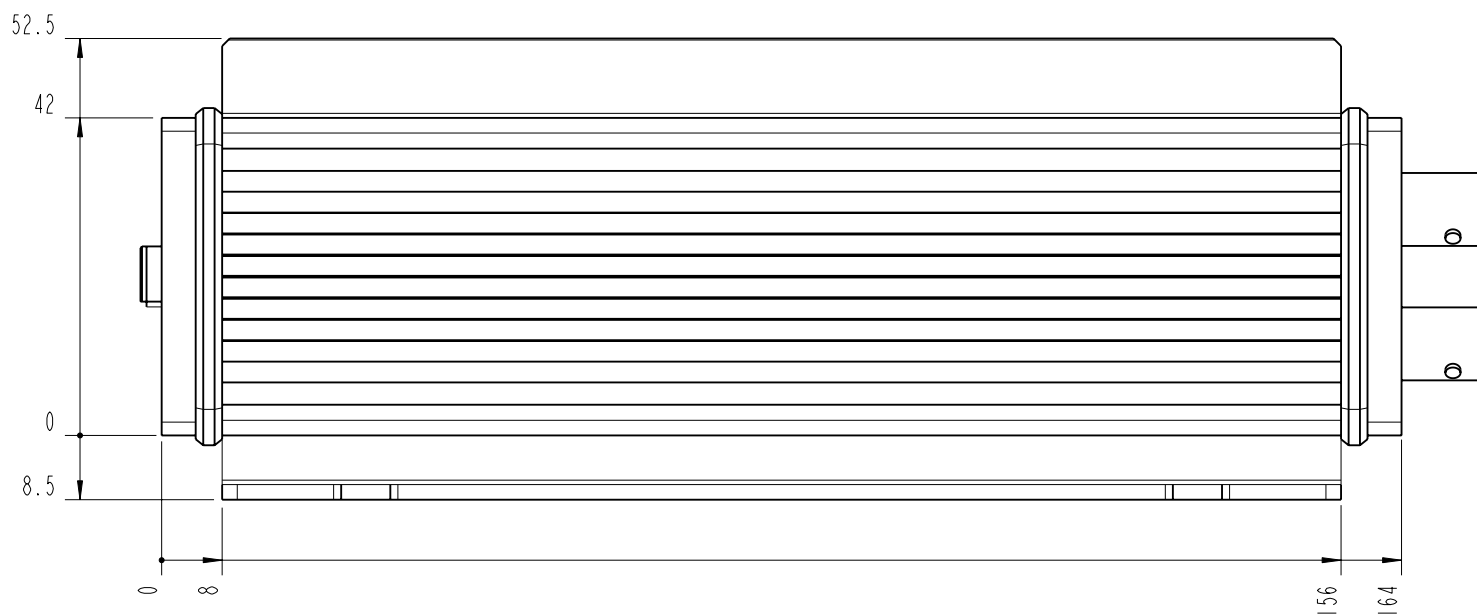

- LEFT -

		Lochamer Schlag 19 D-82166 Graefelfing www.toptica.com Phone: +49(0)189 85837-0 Fax: +49(0)189 85837-200		title: DL DFB BFY			
		page: 7 von 7	scale: 1:1	DIN 6-1 dimensions are in mm	dimensions without tolerance indication: DIN ISO 2768 mH		
The information contained in this drawing is the sole property of TOPTICA Photonics AG. Any reproduction in part or as a whole without the written permission of TOPTICA Photonics AG is prohibited.