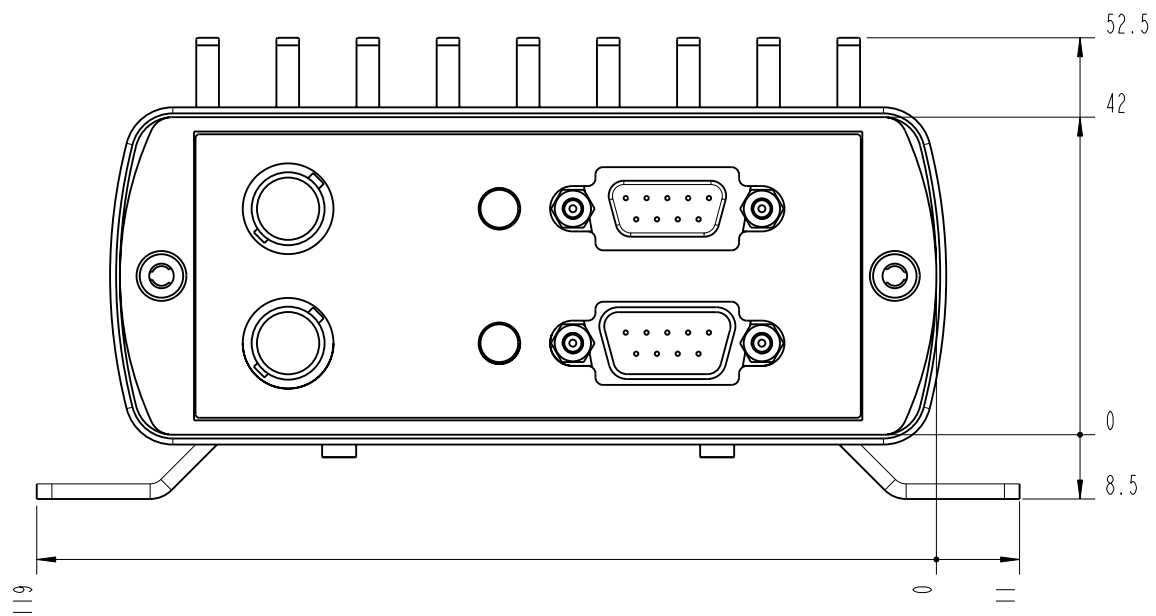

- BACK -

		Lochamer Schlag 19 D-82166 Graefelfing www.toptica.com Phone: +49(0)189 85837-0 Fax: +49(0)189 85837-200		title: DL DFB BFY			
		page: 5 von 7	scale: 1:1	DIN 6-1 dimensions are in mm	dimensions without tolerance indication: DIN ISO 2768 mH		
The information contained in this drawing is the sole property of TOPTICA Photonics AG. Any reproduction in part or as a whole without the written permission of TOPTICA Photonics AG is prohibited.