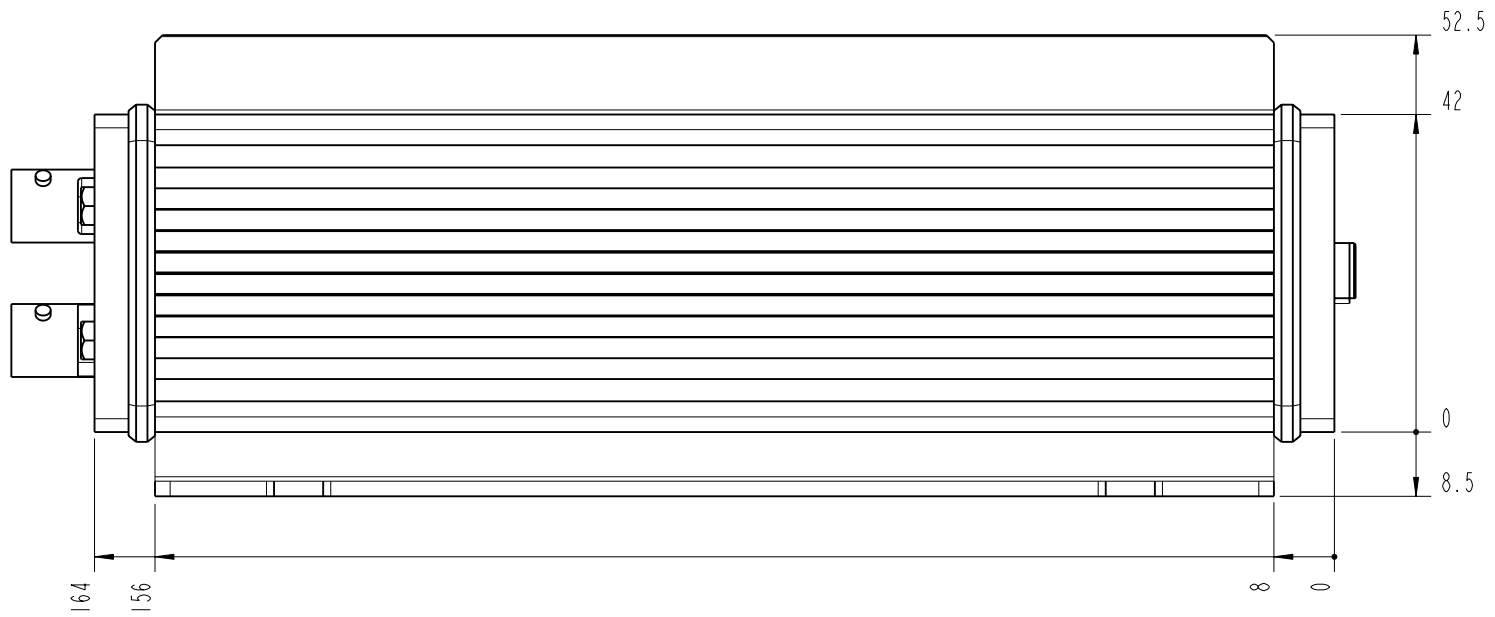

- RIGHT -

		Lochamer Schlag 19 D-82166 Graefelfing www.toptica.com Phone: +49(0)189 85837-0 Fax: +49(0)189 85837-200		title: DL DFB BFY			
		page: 6 von 7	scale: 1:1	DIN 6-1 dimensions are in mm	dimensions without tolerance indication: DIN ISO 2768 mH		
The information contained in this drawing is the sole property of TOPTICA Photonics AG. Any reproduction in part or as a whole without the written permission of TOPTICA Photonics AG is prohibited.