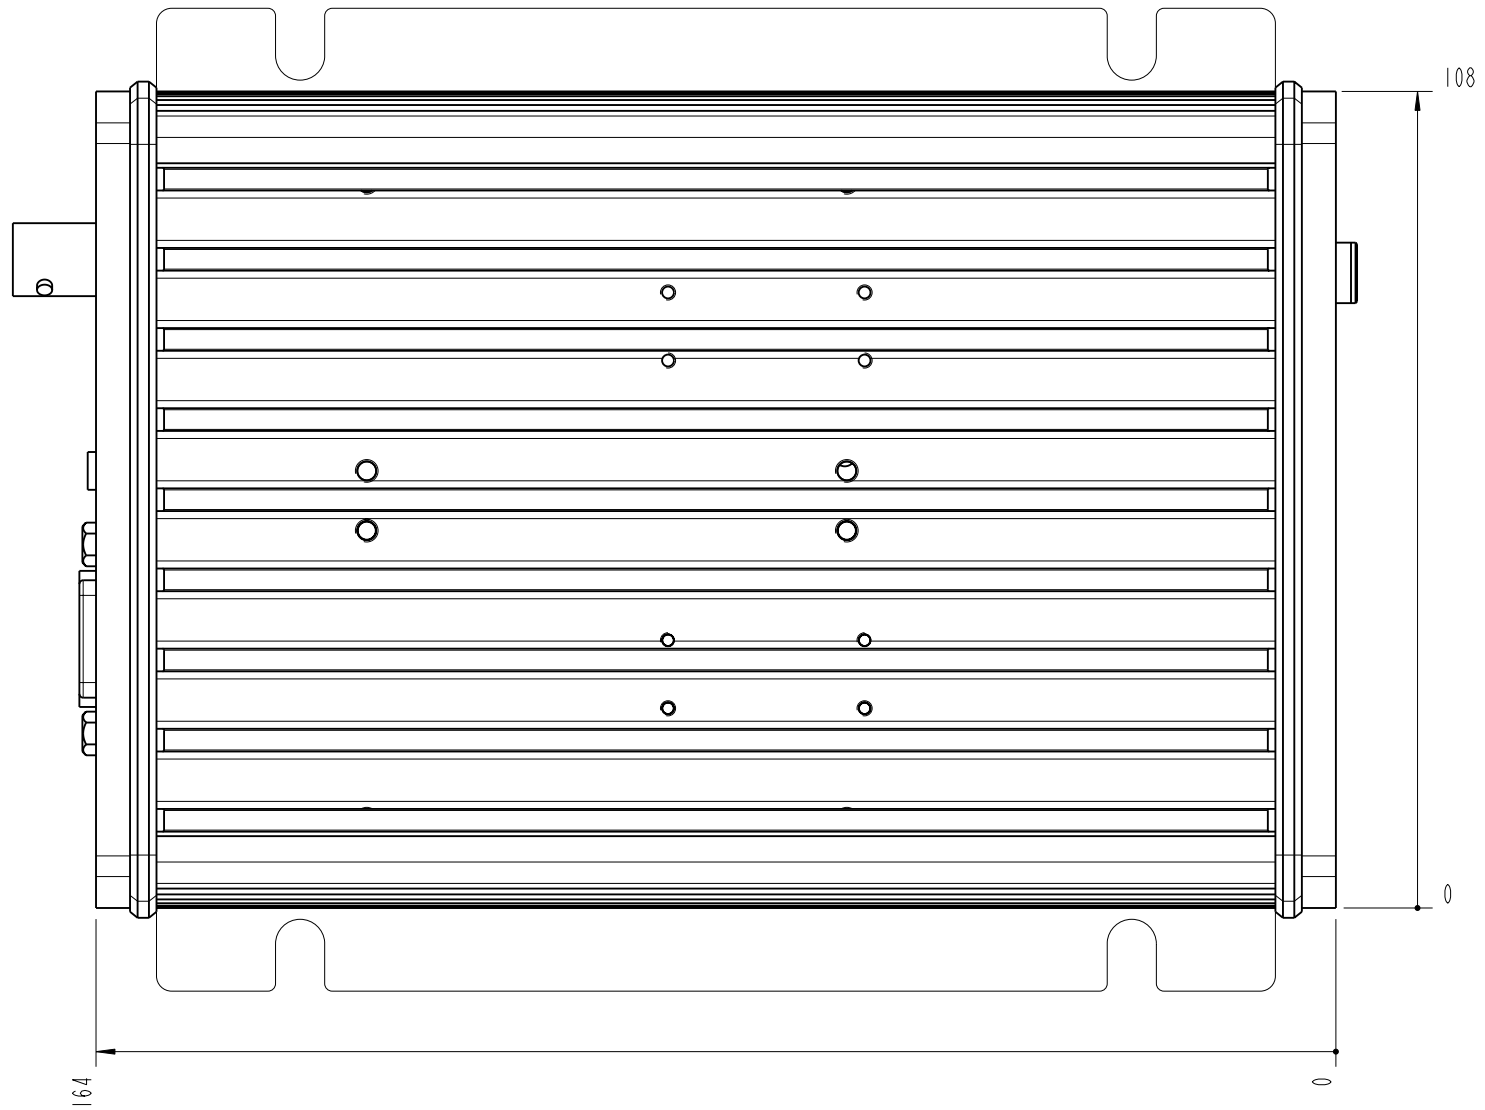

		Lochamer Schlag 19 D-82166 Graefelfing www.toptica.com Phone: +49(0)189 85837-0 Fax: +49(0)189 85837-200		title:  DL DFB BFY	
		page: 1 von 7	scale: 1:1	DIN 6-1  dimensions are in mm	dimensions without tolerance indication: DIN ISO 2768 mH
The information contained in this drawing is the sole property of TOPTICA Photonics AG. Any reproduction in part or as a whole without the written permission of TOPTICA Photonics AG is prohibited.					

- TOP -

		Lochhamer Schlag 19 D-82166 Graefelfing www.toptica.com Phone: +49(0)189 85837-0 Fax: +49(0)189 85837-200		title:  DL DFB BFY	
		page: 2 von 7	scale: 1:1	DIN 6-1  dimensions are in mm	dimensions without tolerance indication: DIN ISO 2768 mH
The information contained in this drawing is the sole property of TOPTICA Photonics AG. Any reproduction in part or as a whole without the written permission of TOPTICA Photonics AG is prohibited.					